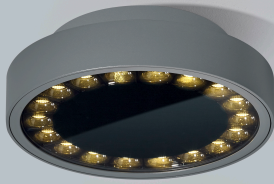

BICA

Type	ceiling luminaire
item nr.	A152306.93
GTIN (EAN)	4022671117142

description

BICA, ceiling luminaire, graphite, LED replaceable by specialist, direct, IP65

material and dimensions

color	graphite
material	cast aluminium + glass clear
dimensions	D 180 mm x H 38 mm
weight	0.82 kg

light and electric specifications

lightsource	LED replaceable by specialist
control	not dimmable
system demand	13 W
net	1,020 lm (luminaire/net)
gross	1,380 lm (LED-module/gross)
light color	3,000 K
CRI	80-89
beam angle	48 °
light emission	direct
degree of protection	IP65
protection class	1
Product type according to EU 2019/2015 and EU 2019/2020	containing product
Energy efficiency class of the built-in light source(s)	F