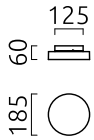

BICA

Type	ceiling luminaire
item nr.	A152306.93
GTIN (EAN)	4022671117142

description

BICA, ceiling luminaire, graphite, LED replaceable by specialist, direct, IP65

material and dimensions

color	graphite
material	cast aluminium + glass clear
dimensions	D 180 mm x H 38 mm
weight	0.82 kg

light and electric specifications

lightsource	LED replaceable by specialist
control	not dimmable
system demand	13 W
net	1,020 lm (luminaire/net)
gross	1,380 lm (LED-module/gross)
light color	3,000 K
CRI	80-89
beam angle	48 °
light emission	direct
degree of protection	IP65
protection class	1
Product type according to EU 2019/2015 and EU 2019/2020	containing product
Energy efficiency class of the built-in light source(s)	F