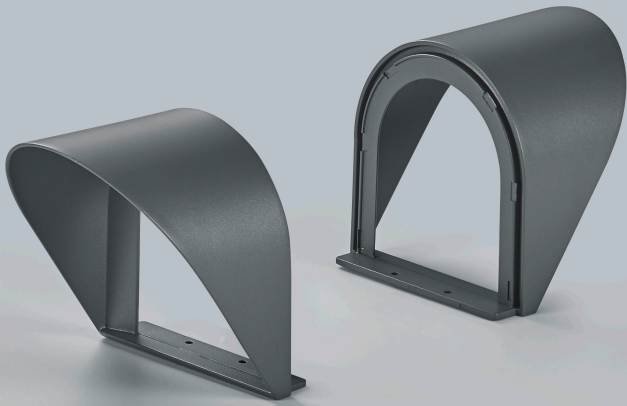

BICA

Type	accessory
item nr.	9050
GTIN (EAN)	4022671117777

description

BICA, accessory, graphite, LED not replaceable

light shade, set of 2 pcs.

optional, please order separately

material and dimensions

color	graphite
material	aluminium
dimensions	L 100 mm x B 100 mm x H 100 mm
weight	0.18 kg

light and electric specifications

lightsource	LED not replaceable
control	not dimmable
system demand	0 W
beam angle	36 °
protection class	0

Product type according to EU
2019/2015 and EU
2019/2020

Energy efficiency class of the
built-in light source(s) F