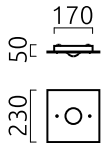

BELOS

Type	ceiling luminaire
item nr.	15/2409.22
GTIN (EAN)	4022671117722

description

BELOS, ceiling luminaire, mat black, LED replaceable by specialist, direct, IP20

material and dimensions

color	mat black
material	steel + murano glass black
dimensions	L 230 mm x B 230 mm x H 35 mm
weight	0.85 kg

light and electric specifications

lightsource	LED replaceable by specialist
control	dimnable trailing/leading edge
Casambi	optionally available with CASAMBI control
system demand	7 W
net	480 lm (luminaire/net)
gross	795 lm (LED-module/gross)
light color	2,700 K
CRI	80-89
light emission	direct
degree of protection	IP20
protection class	1
Product type according to EU 2019/2015 and EU 2019/2020	containing product
Energy efficiency class of the built-in light source(s)	F